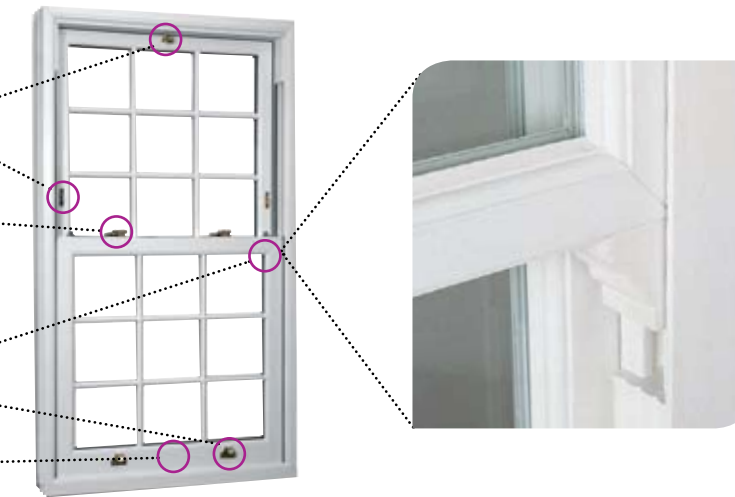

The traditional Georgian glazing bar arrangement may also be replicated by concealing the glazing bars within the double glazed unit, or by surface mounting the bars onto the external faces of the double glazed unit.

### Balances

Instead of weights, pulleys and a cord to hold the sashes in position, they feature a pair of sophisticated spring balances to take over the sash retention. The benefit is that it gives a reliable and smooth glide operation of the opening sash.

### Tilt & open feature

An ingenious 'tilt inwards' opening facility allows for easy cleaning from the inside.

### Truly authentic detail

- Ring pull to ease opening and closing .....
- Safety restrictor\* .....
- Locking 'cam catches' and night ventilation\* .....
- (available in gold or chrome effect finish)
- Decorative horn detail .....
- Sash lifts .....
- Deep bottom rail with mortice & tenon appearance .....