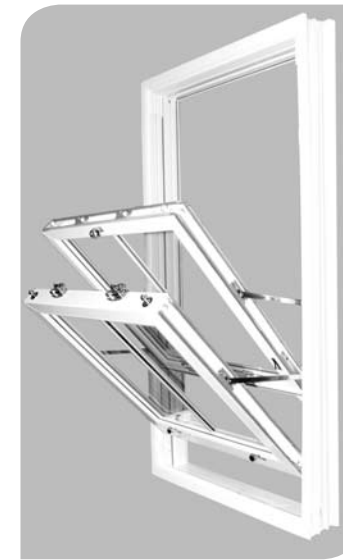

Tilt & open feature

An ingenious 'tilt inwards' opening facility allows for easy cleaning from the inside.